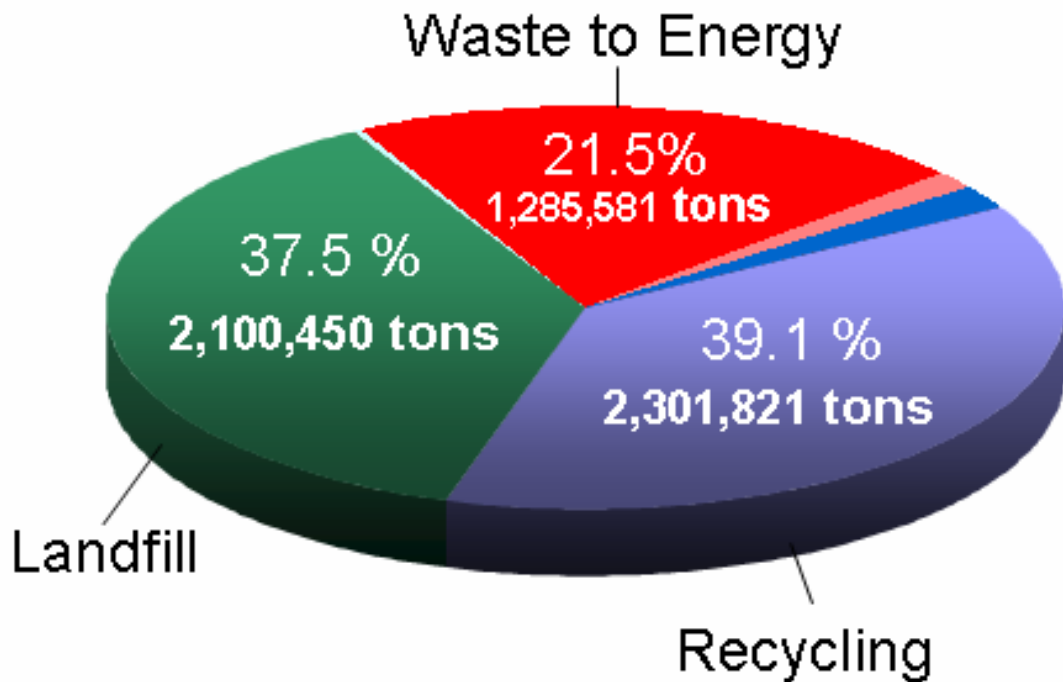

## Minnesota Waste Profile & Trends

- This a snap-shot of Minnesota waste stream and where it goes.
- 37.5% landfills, 39.1% recycling and 21.5% waste to energy solutions