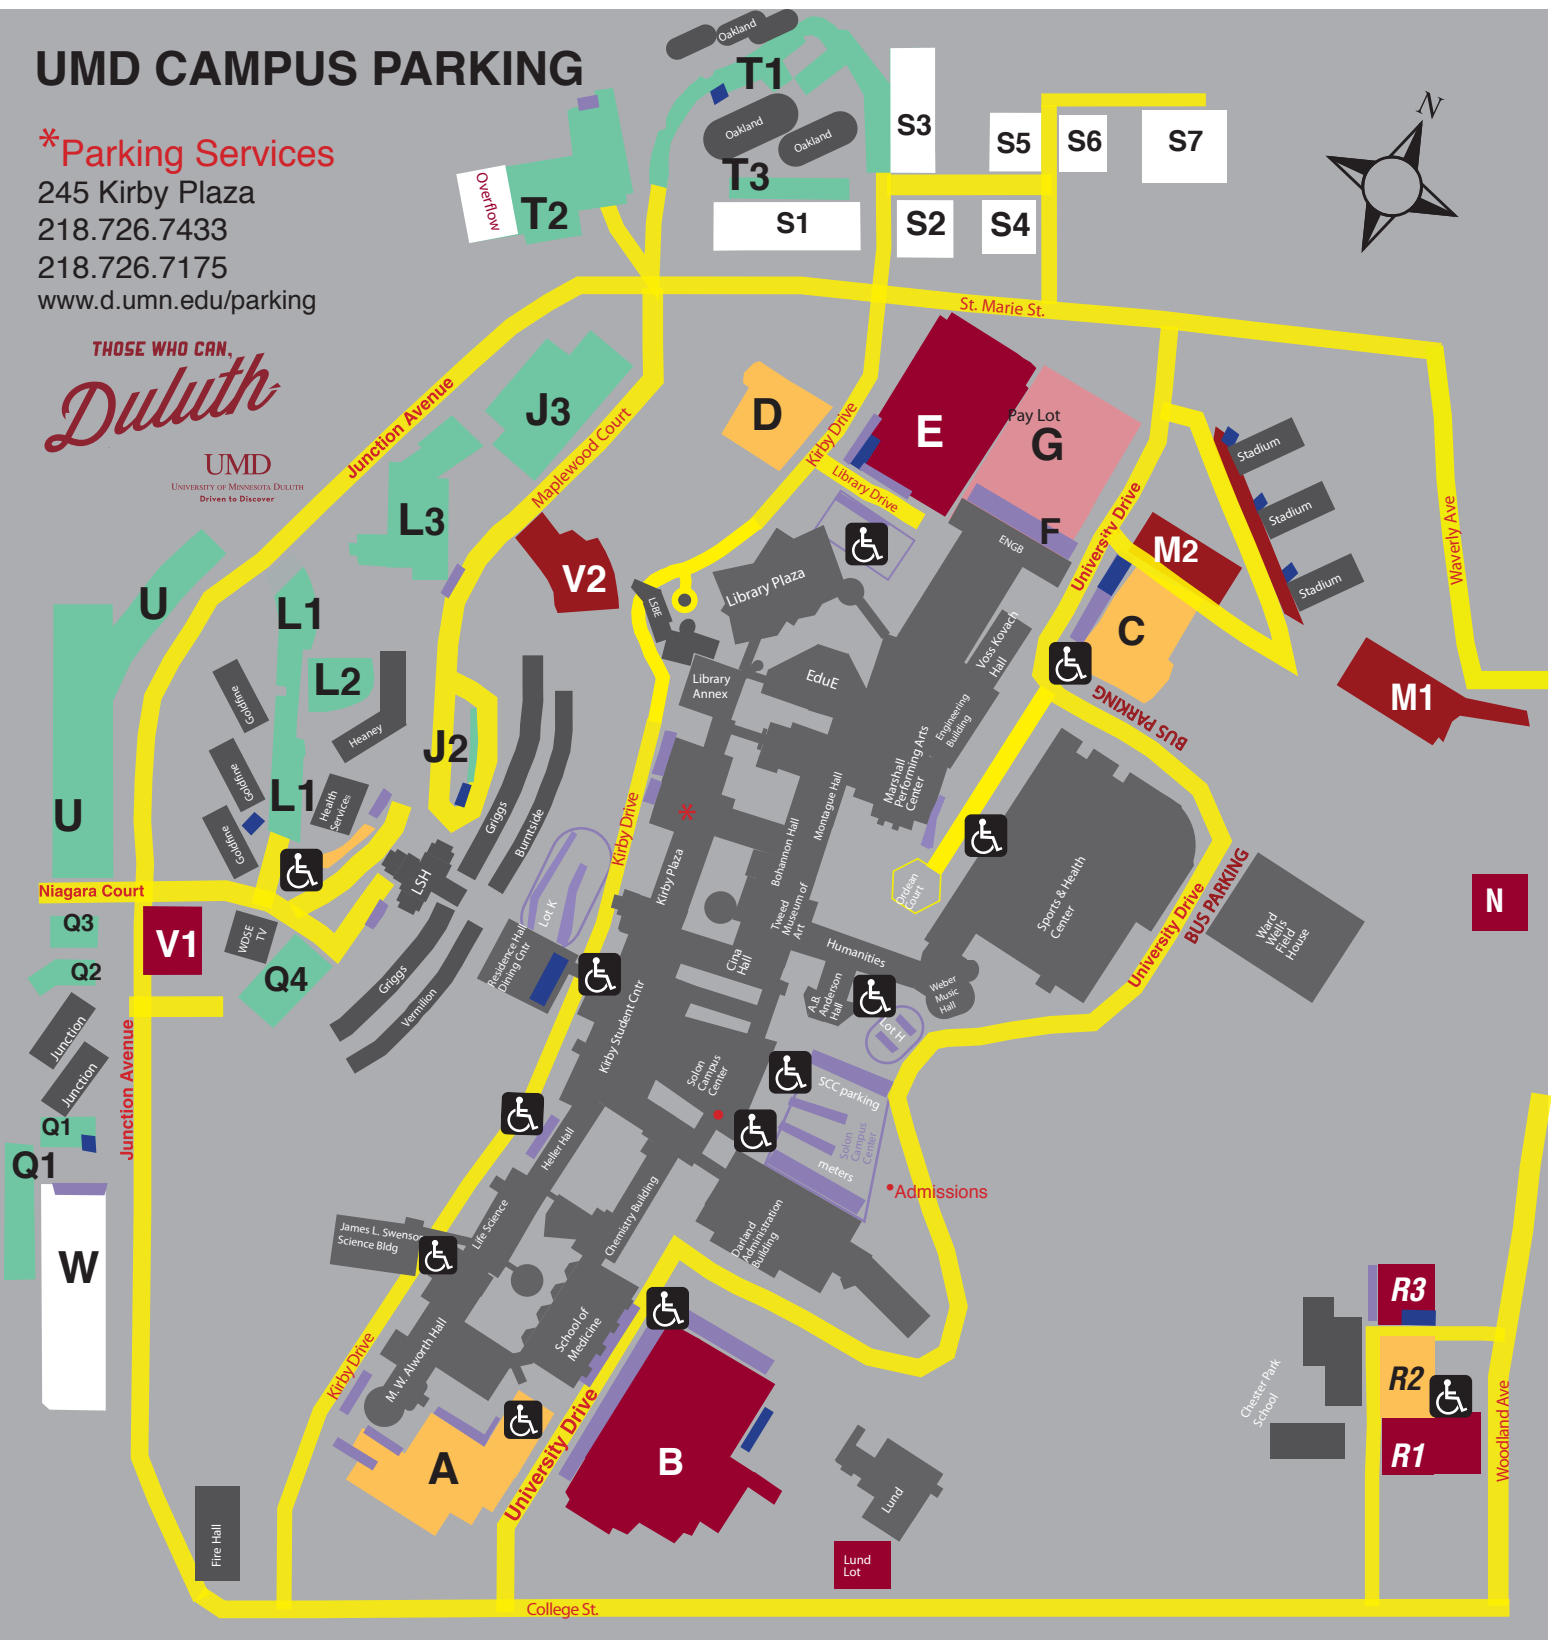

UMD CAMPUS PARKING

*Parking Services

245 Kirby Plaza
218.726.7433
218.726.7175
www.d.umn.edu/parking

- WHITE AREAS White Permits - S1 - S7, W
- MAROON AREAS Maroon Permits – Lots B,E,M1,M2,N,R1,R3,V1,V2, Lund
- GOLD AREAS Gold Permits Faculty/Staff – Lots A, C, D, R2 & Hlth Svcs
- GREEN AREAS On Campus Residence Permits
- PINK AREA Pay Enter Lot G
- PURPLE AREAS Metered Zones
- BLUE AREAS Motor Cycle/Scooter/Moped Parking
Parking April 1 - Nov. 1: LOT C and LOT E

**ATTENTION
HOLDERS OF
GOLD, MAROON OR WHITE PERMITS**

If the lot of your choice is full, you must proceed to the next closest lot of your permit type. A permit does not guarantee parking in any particular lot. Maroon permit holders may park in white lots.

THERE IS NO FREE PARKING ON CAMPUS WITH THE EXCEPTION OF MOTORCYCLE PARKING IN DESIGNATED AREAS.